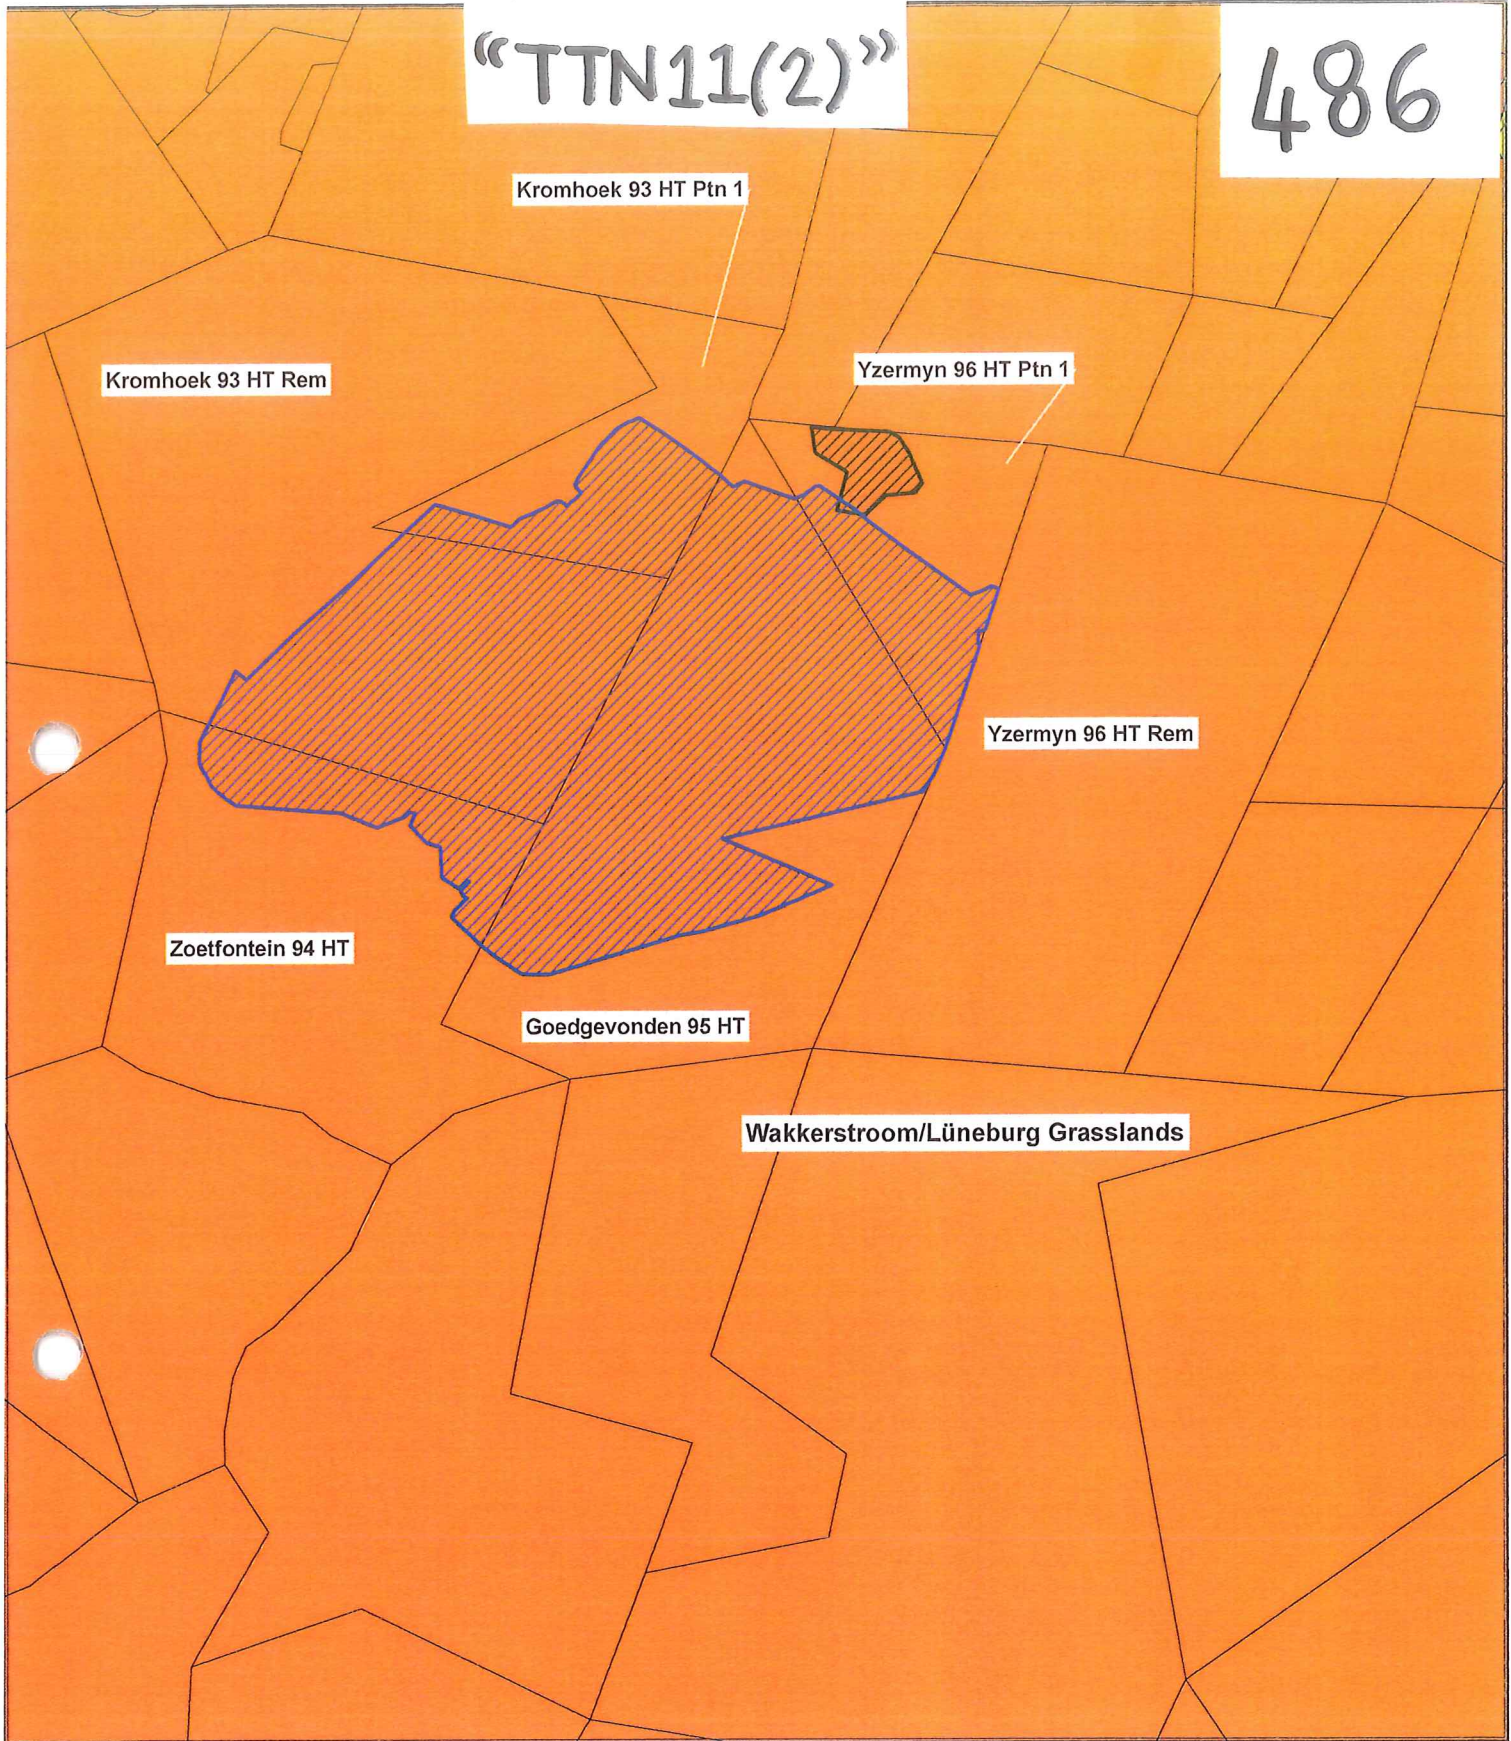

“TTN11(2)”

486

Overlay: Threatened Ecosystems 2011

Legend

- Underground Mining Area
- Surface Infrastructure
- Property Boundaries

Nationally Gazetted Threatened Ecosystems

Threatened Ecosystem: NEMBA

- Critically Endangered
- Endangered
- Vulnerable

JKL